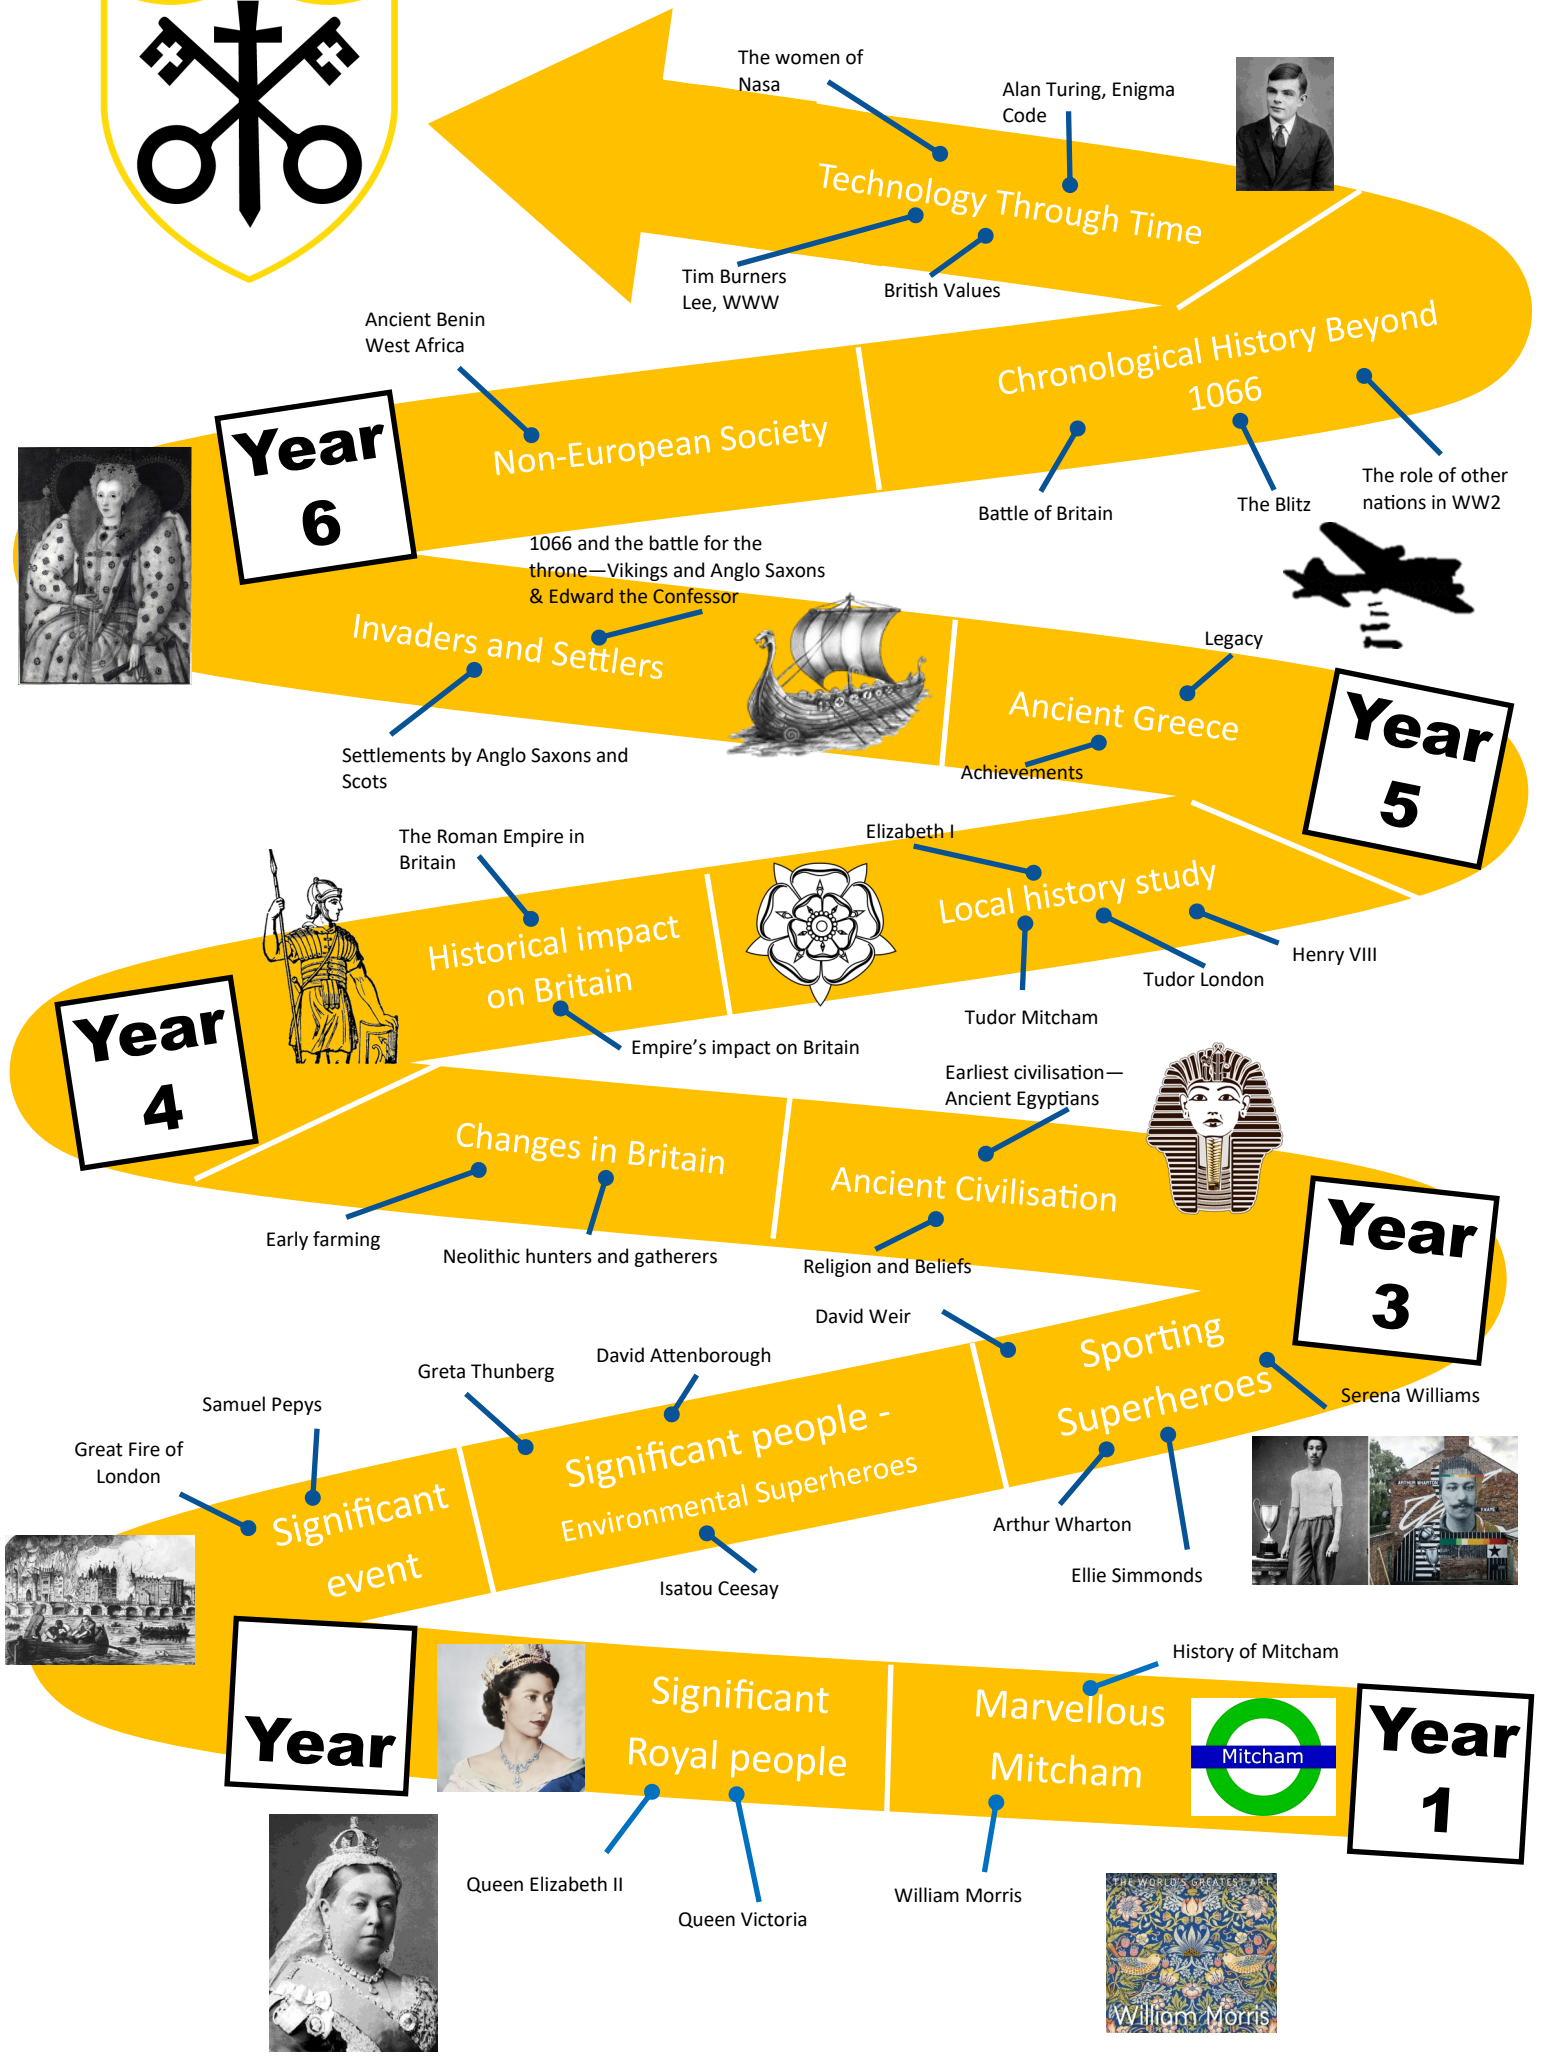

History KS1—KS2

Year 6

Non-European Society
Ancient Benin West Africa

Technology Through Time
The women of Nasa
Alan Turing, Enigma Code

Tim Burners Lee, WWW
British Values

Chronological History Beyond
1066

1066 and the battle for the throne—Vikings and Anglo Saxons & Edward the Confessor

Battle of Britain

The Blitz

The role of other nations in WW2

Invaders and Settlers

Settlements by Anglo Saxons and Scots

Ancient Greece

Legacy

Year 5

Historical impact on Britain
The Roman Empire in Britain

Elizabeth I

Local history study

Henry VIII

Tudor London

Tudor Mitcham

Significant event
Great Fire of London

Significant people - Environmental Superheroes

Greta Thunberg

David Attenborough

Isatou Ceesay

Sporting Superheroes

David Weir

Arthur Wharton